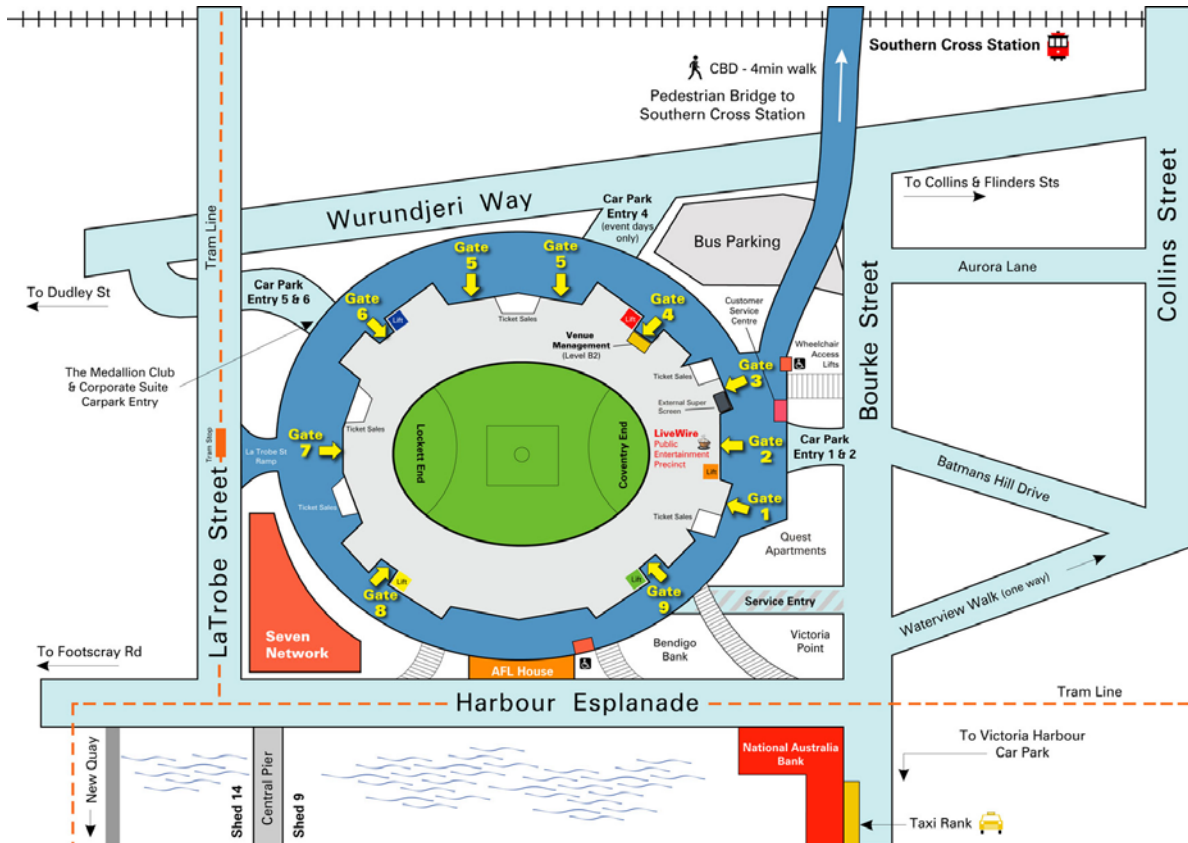

How to get to the Victory Room

By Private Vehicle

- Enter the Telstra Dome car park via the Bourke Street Car Park 1 (left ramp).
- Follow the Green Line to **Gate 9**.
- Take the lift to Level 1 and follow the signs to the Victory Room

By Taxi

- Direct the taxi to stop on Bourke Street near the steps to Telstra Dome
- Proceed up the steps towards Gate 2 and turn to your left and enter at **Gate 9**.
- Proceed through the glass doors and follow the signs to the Victory Room.

By Tram

- Either take the tram to Latrobe Street or Spencer Street
- If exiting at Latrobe Street, follow the above 'By Taxi' instructions
- If exiting at Spencer Street, follow the above 'By Foot' instructions

By Train

- Cross the Bourke Street Pedestrian Bridge from Southern Cross Station.
- Walk to the **Gate 9** past Gate 1 – refer to map.